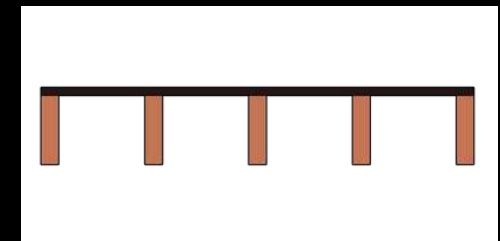

Profile 8

Slat Width: 26mm
Slat Depth: 100mm
Slat Centres: 150mm