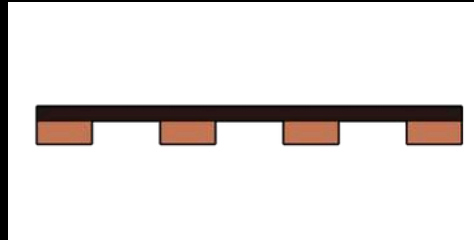

DecorSlat Panels - Solid

Profile 1

Slat Width: 45mm
Slat Depth: 19mm
Slat Centres: 75mm

Profile 2

Slat Width: 45mm
Slat Depth: 19mm
Slat Centres: 100mm

Profile 3

Slat Width: 19mm
Slat Depth: 45mm
Slat Centres: 75mm

Profile 4

Slat Width: 19mm
Slat Depth: 45mm
Slat Centres: 100mm

American White Oak

Ash

Walnut

Redwood

Sapele

+ Other timber and solid colour profiles available