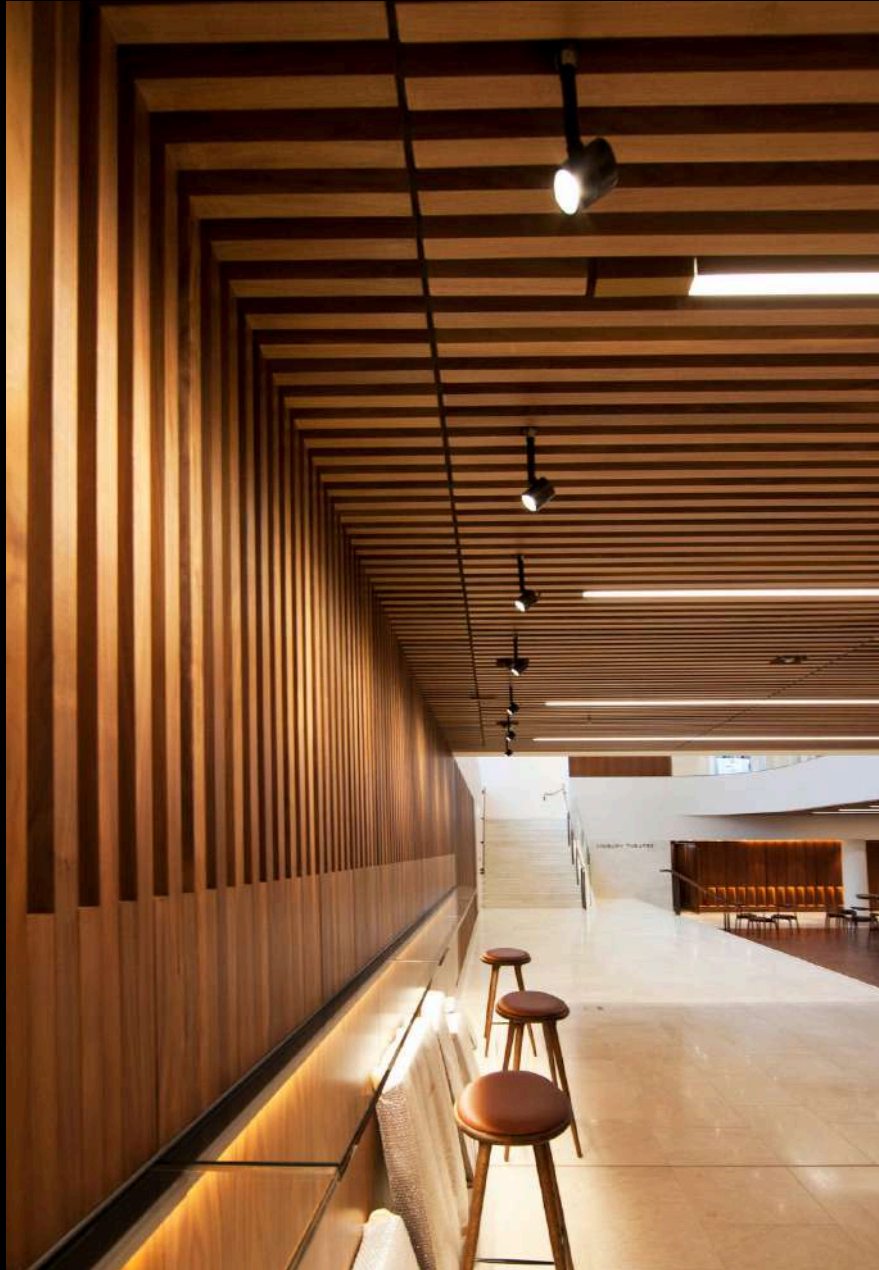

Redwood

Available in solid (Profile 1-4)

Panels are supplied with FSC certified timber and FR properties

New Bailey, Plot B7
Product: DecorSlat Panel, Profile 4

Notting Hill and Ealing High School

Product: DecorSlat Panel, Profile 2