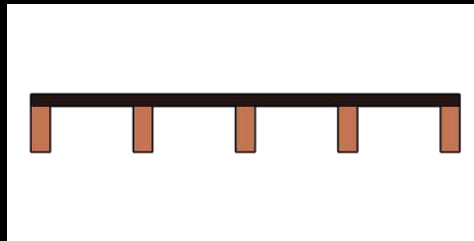

DecorSlat Panels - Solid

Profile 1

Slat Width: 45mm
Slat Depth: 19mm
Slat Centres: 75mm

Profile 2

Slat Width: 45mm
Slat Depth: 19mm
Slat Centres: 100mm

Profile 3

Slat Width: 19mm
Slat Depth: 45mm
Slat Centres: 75mm

Profile 4

Slat Width: 19mm
Slat Depth: 45mm
Slat Centres: 100mm

American White Oak

Ash

Walnut

Redwood

Sapele

+ Other timber and solid colour profiles available

DecorSlat Panels - Veneered

+ Other timber and solid colour profiles available

Profile 5

Slat Width: 100mm
Slat Depth: 15mm
Slat Centres: 150mm

Profile 6

Slat Width: 100mm
Slat Depth: 15mm
Slat Centres: 200mm